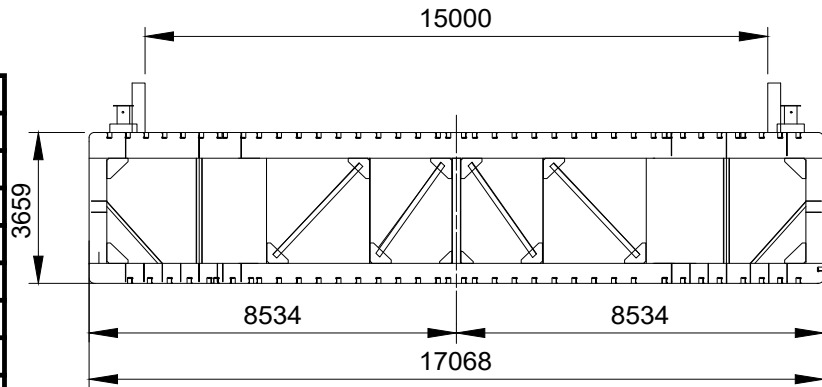

GLOBO 1801

OUTBOARD PROFILE

MAIN DECK PLAN

Name of Vessel	GLOBO 1801
Type of Vessel	Flat Top Cargo Dumb Barge
Port of Registry	Mumbai
Class	IRS
Length	54.86 Meters
Breadth	17.06 Meters
Depth	3.65 Meters
Deadweight	2143 Tons
Deck Strength	10 Tons / m ²

FRONT VIEW

- All dimensions are in mm, unless specified otherwise.
- Sidewall not shown in outboard profile for clarity.