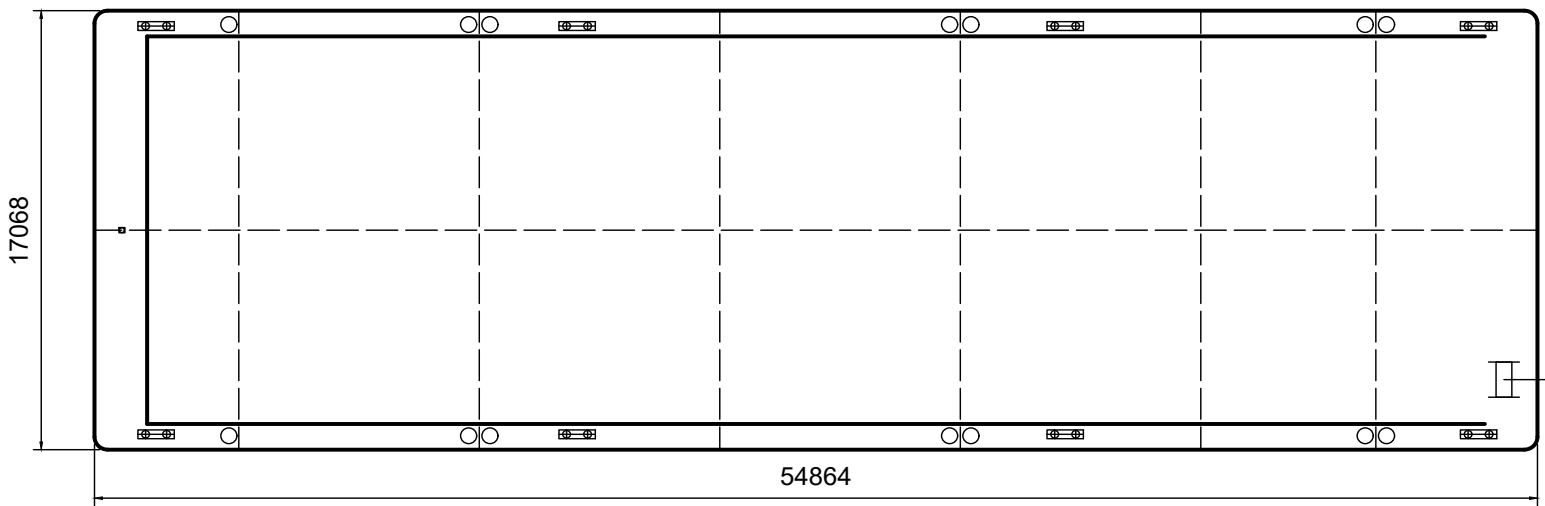

GLOBO 1801

OUTBOARD PROFILE

MAIN DECK PLAN

Name of Vessel	GLOBO 1801
Type of Vessel	Flat Top Cargo Dumb Barge
Port of Registry	Mumbai
Class	IRS
Length	54.86 Meters
Breadth	17.06 Meters
Depth	3.65 Meters
Deadweight	2143 Tons
Deck Strength	10 Tons / m ²

FRONT VIEW

- All dimensions are in mm, unless specified otherwise.
- Sidewall not shown in outboard profile for clarity.