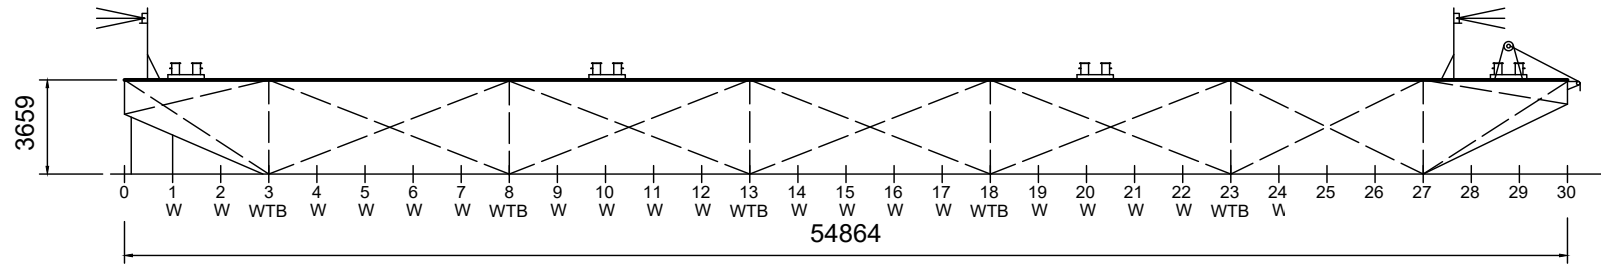

GLOBO 1801

OUTBOARD PROFILE

MAIN DECK PLAN

Name of Vessel	GLOBO 1801
Type of Vessel	Flat Top Cargo Dumb Barge
Port of Registry	Mumbai
Class	IRS
Length	54.86 Meters
Breadth	17.06 Meters
Depth	3.65 Meters
Deadweight	2143 Tons
Deck Strength	10 Tons / m ²

FRONT VIEW

- All dimensions are in mm, unless specified otherwise.
- Sidewall not shown in outboard profile for clarity.