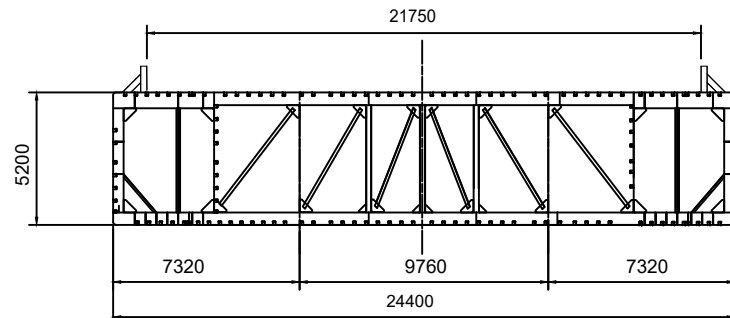

## GLOBO 2501

**OUTBOARD PROFILE**

**MAIN DECK PLAN**

Name of Vessel	GLOBO 2501
Type of Vessel	Flat Top Cargo Dumb Barge
Port of Registry	Mumbai
Class	IRS
Length	76.2 Meters
Breadth	24.4 Meters
Depth	5.2 Meters
Deadweight	5800 Tons
Deck Strength	15 Tons / m <sup>2</sup>

**FRONT VIEW**

- All dimensions are in mm, unless specified otherwise.