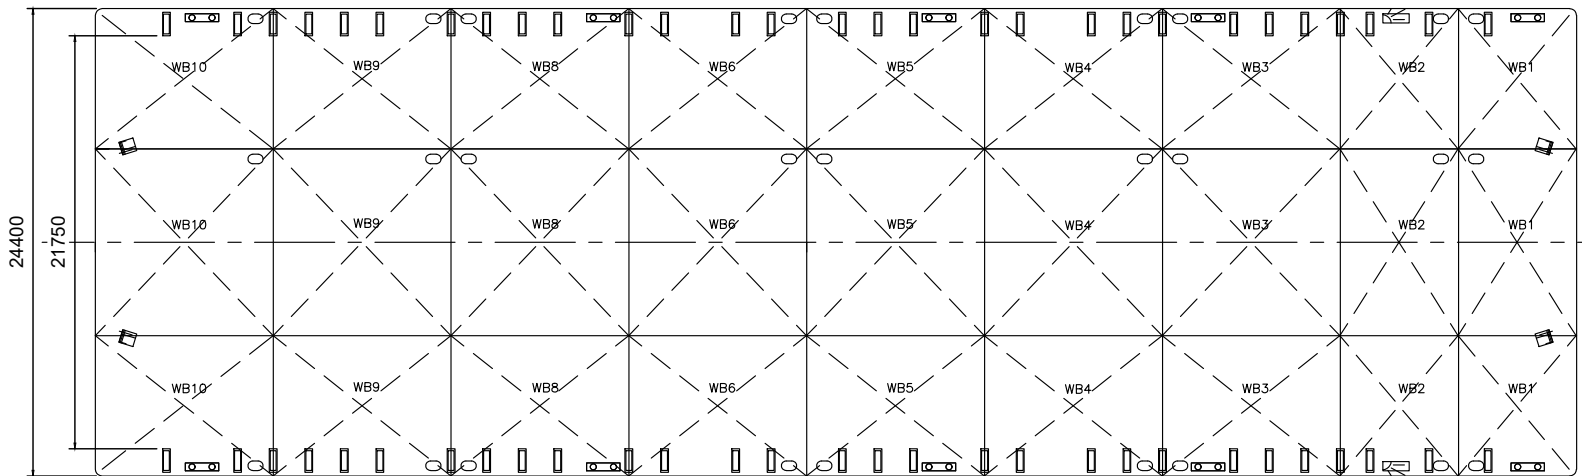

## GLOBO 2501

**OUTBOARD PROFILE**

**MAIN DECK PLAN**

Name of Vessel	GLOBO 2501
Type of Vessel	Flat Top Cargo Dumb Barge
Port of Registry	Mumbai
Class	IRS
Length	76.2 Meters
Breadth	24.4 Meters
Depth	5.2 Meters
Deadweight	5800 Tons
Deck Strength	15 Tons / m <sup>2</sup>

**FRONT VIEW**

- All dimensions are in mm, unless specified otherwise.