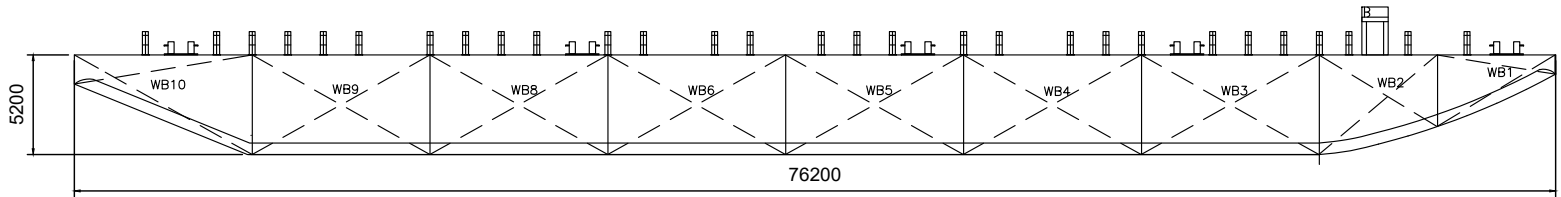

## GLOBO 2501

**OUTBOARD PROFILE**

**MAIN DECK PLAN**

Name of Vessel	GLOBO 2501
Type of Vessel	Flat Top Cargo Dumb Barge
Port of Registry	Mumbai
Class	IRS
Length	76.2 Meters
Breadth	24.4 Meters
Depth	5.2 Meters
Deadweight	5800 Tons
Deck Strength	15 Tons / m <sup>2</sup>

**FRONT VIEW**

- All dimensions are in mm, unless specified otherwise.